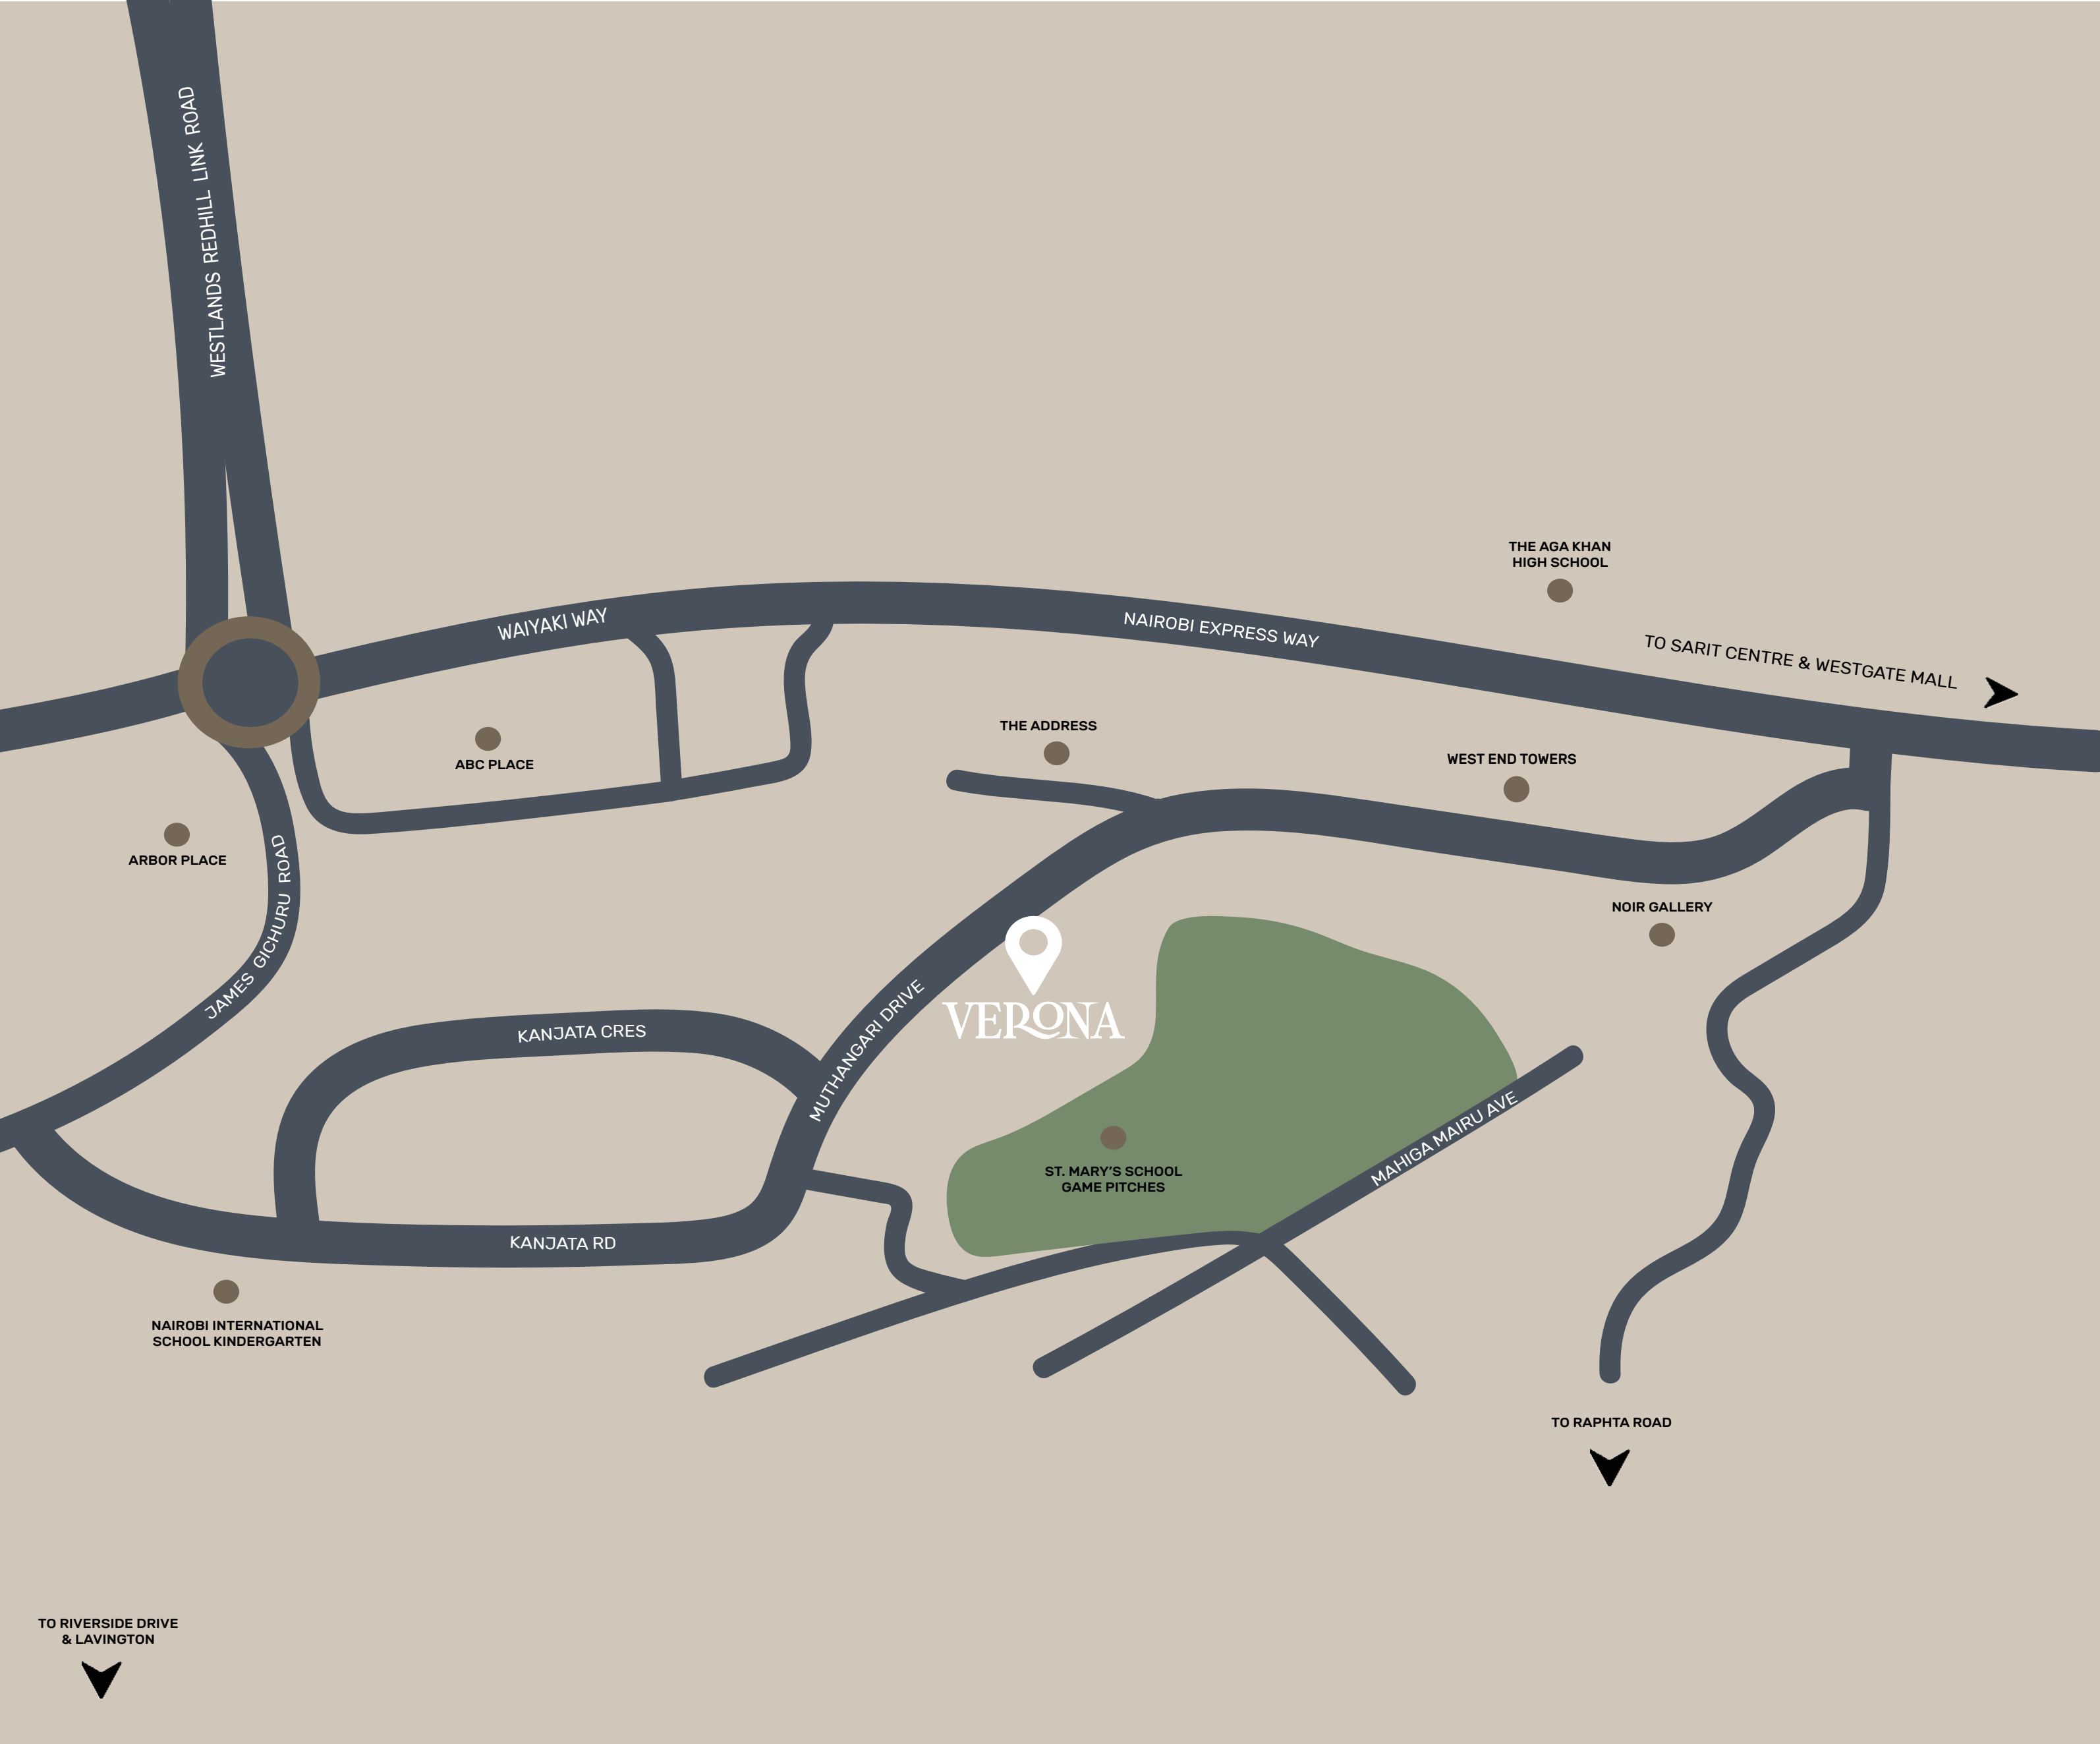

AN ADDRESS WITH INTERNATIONAL APPEAL

Verona is conveniently located within the thriving hub of Nairobi, Westlands. The location sits near the crossroads of major infrastructure arteries such as James Gichuru Road, Waiyaki Way, Westlands Redhill Link Road and the newly constructed Nairobi Expressway.

With the scarcity of opulent apartments in this prime locale, it's exclusivity therefore beckons an elite clientele. It's location and design is an embodiment of cosmopolitan living, which undoubtedly has an international appeal.